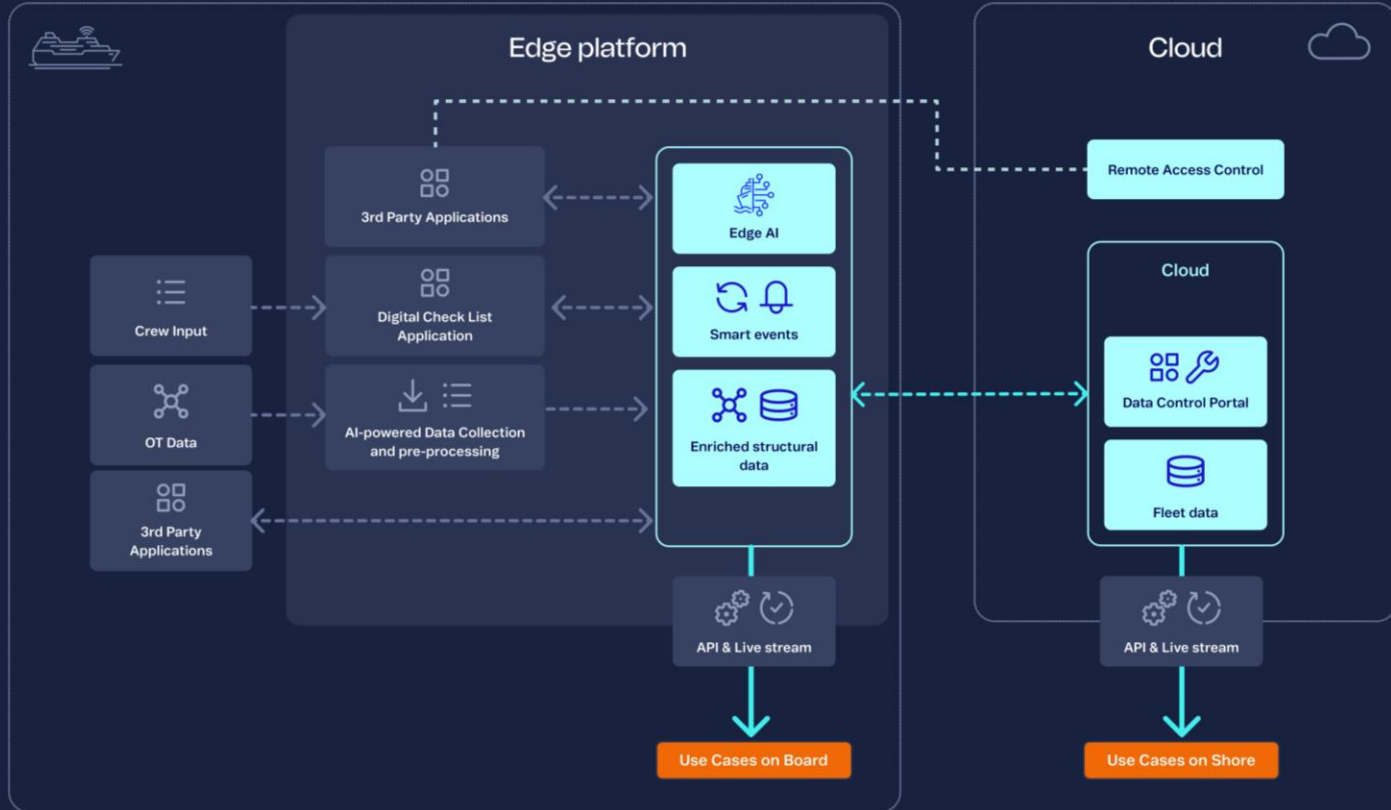

Telenor Maritime Digital Ecosystem