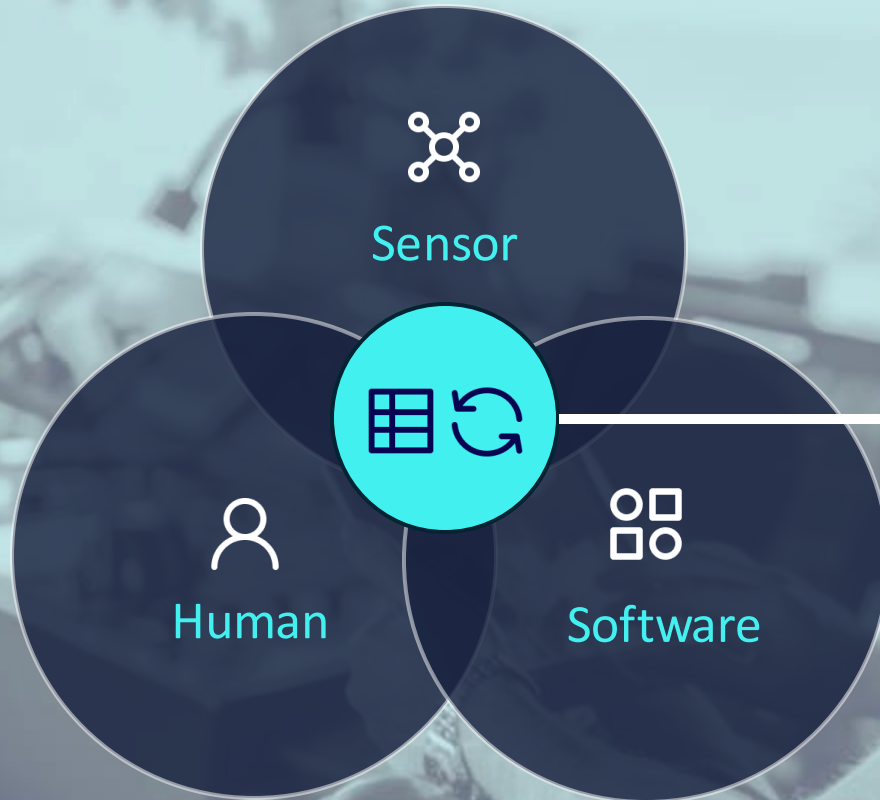

Telenor Maritime Digital Ecosystem

Unifying Sensor, Human and Software Data

Standardized,
Contextualized
Reusable

Human-generated data:
Crew checklists

Bridge

ECR

Maintenance

Hotel