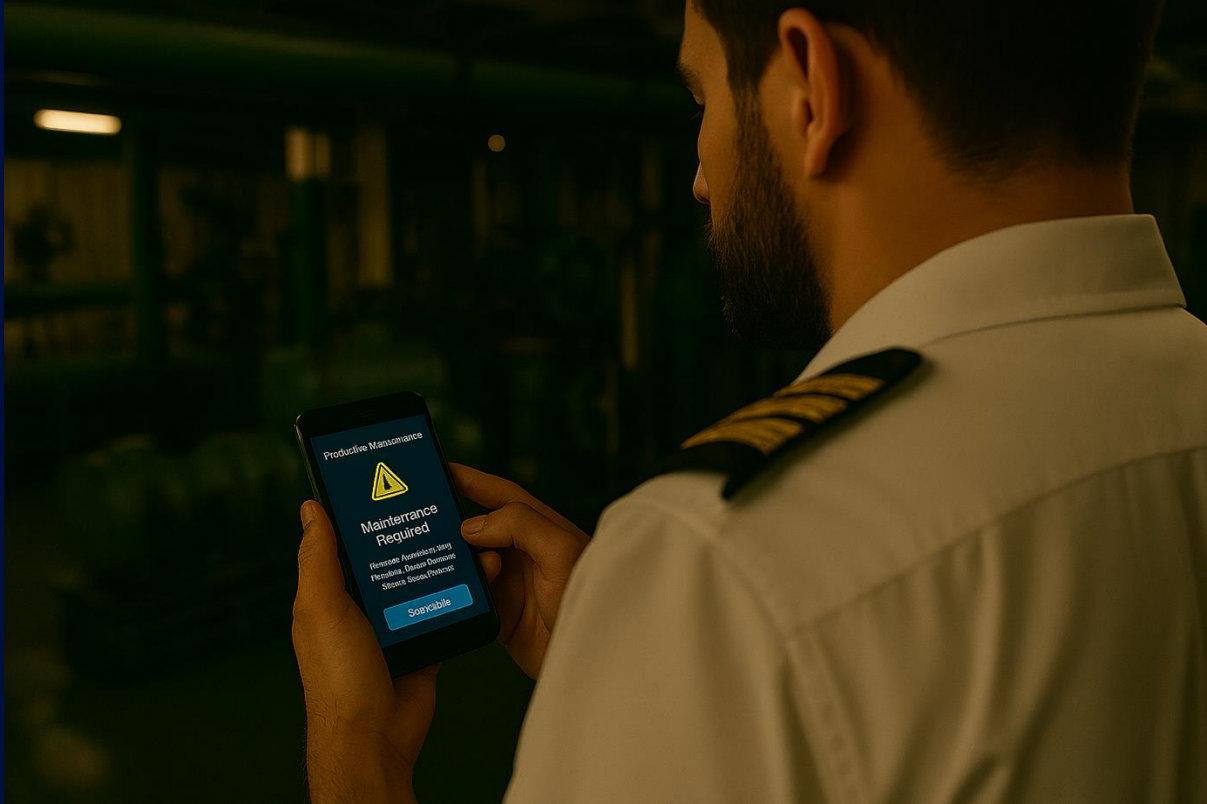

telenor | maritime