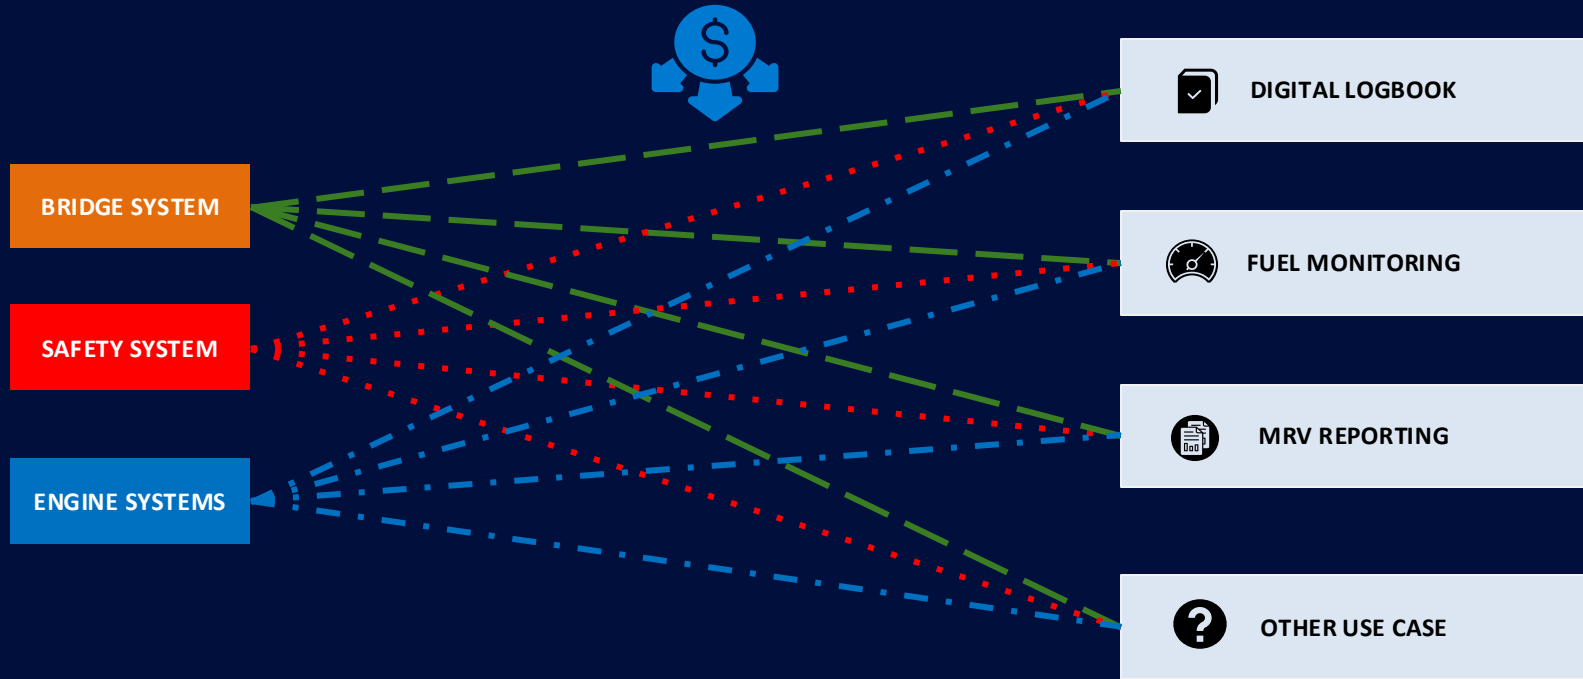

telenor | maritime

telenor | maritime

REALITY CHECK

The Problem

Welcome to Paperwork Hell

Custom Integrations Everywhere

Why AI Can't Scale in Shipping – Yet

No open standards
= no interoperability

Telenor Maritime Digital Ecosystem

Unifying Sensor, Human and Software Data

Standardized,
Contextualized
Reusable

Human-generated data:
Crew checklists

Bridge

ECR

Maintenance

Hotel

- Bridge
- ECR
- Maintenance
- Hotel
- Ad hoc - misc.

- Automation System
- Navigation
 - Scrubbers
 - HVAC
 - Service Power
 - Galley

Operational Technology (OT) Data

Telenor Maritime UHS Platform

Application hosting and secure data-pipeline from OT/IT to shore