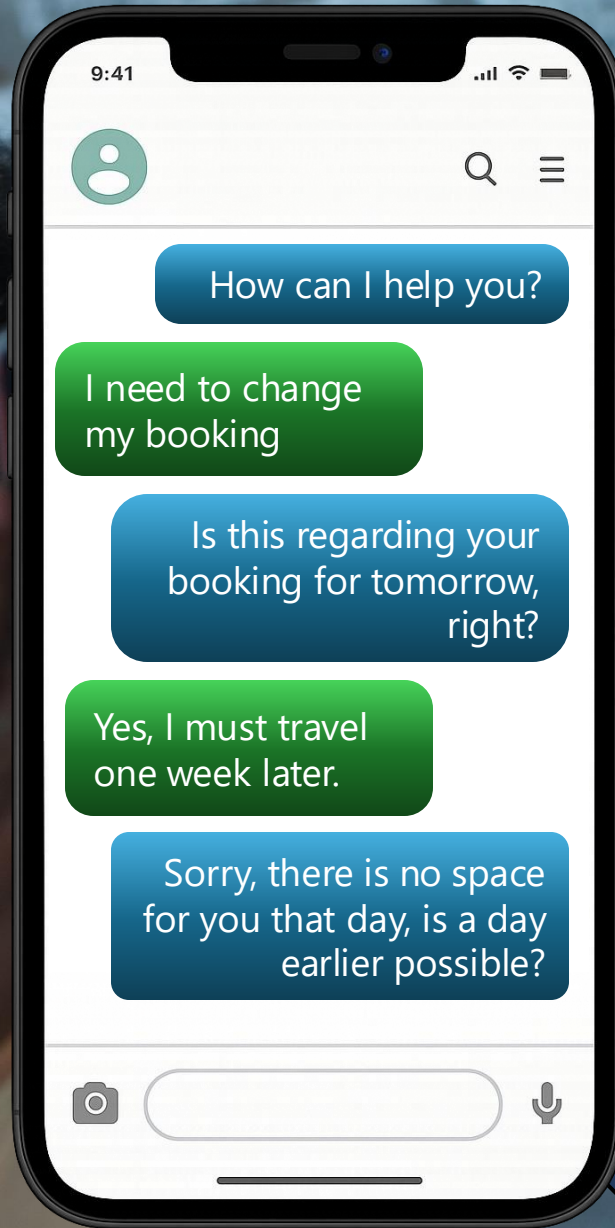

The background of the slide is a photograph taken from the interior of a boat. The view is through a large window looking out onto a blue sea. In the distance, a lighthouse is visible on the left, and a large, multi-story building with a dark roof is on the right. The sky is overcast. The boat's interior features dark blue leather seats and a wooden table in the foreground.

carus

Connecting People by
Artificial Intelligence

Anders Rundberg
CEO and President of Carus

AI is Used in Every Aspect of Business

- Cyber Security
- Customer Service
- Sales and Marketing
- Daily Operations
- Communication
- Crew Introductions

carus

Taking Travel Planning to New Heights

carus

Intelligent Suggestions

carus

Your Butler

carus

Your Concierge