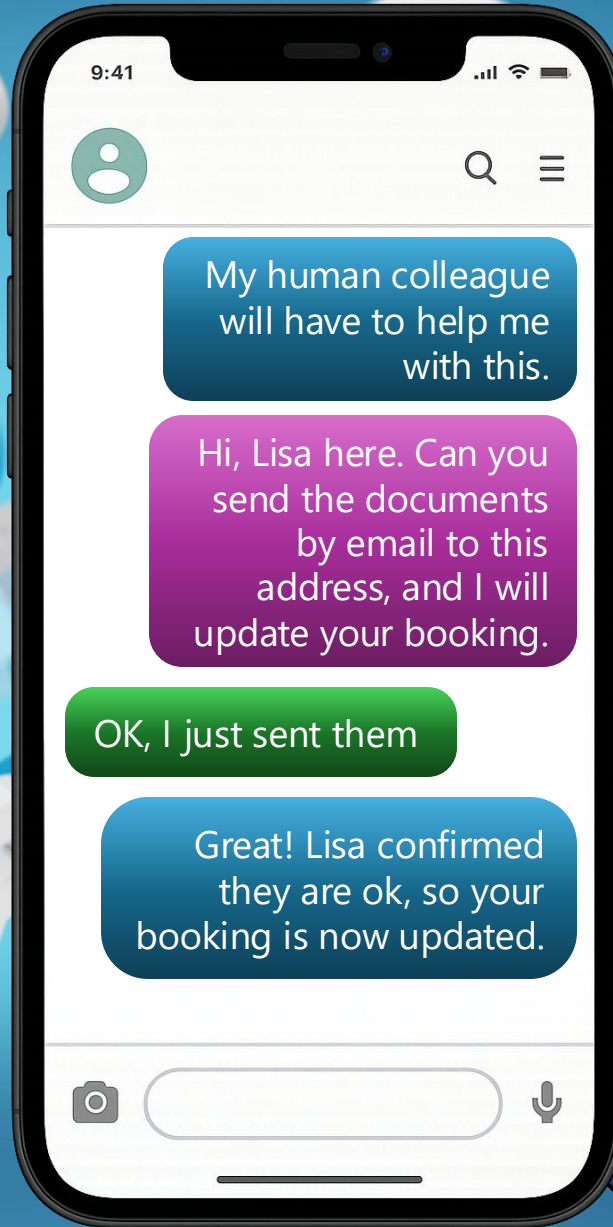

The background of the slide is a photograph taken from the interior of a boat. The view is through a large window looking out onto a blue sea. In the distance, a lighthouse is visible on the left, and a large, multi-story building with a dark roof is on the right. The sky is overcast. The boat's interior features dark blue leather seats and a wooden table in the foreground.

carus

Taking Travel Planning to New Heights

carus

Intelligent Suggestions

carus

Your Butler

carus

Your Concierge

carus

When AI is not enough

carus

AI in combination with humans is the future for a better

- Customer Service
- Operational Excellence
- Customer Journey

- ...more money!

carus

An aerial photograph of a ship's wake in the ocean. The water is a deep blue, and the wake is a lighter, turquoise color with white foam. The horizon is visible in the distance under a clear blue sky with a few wispy clouds.