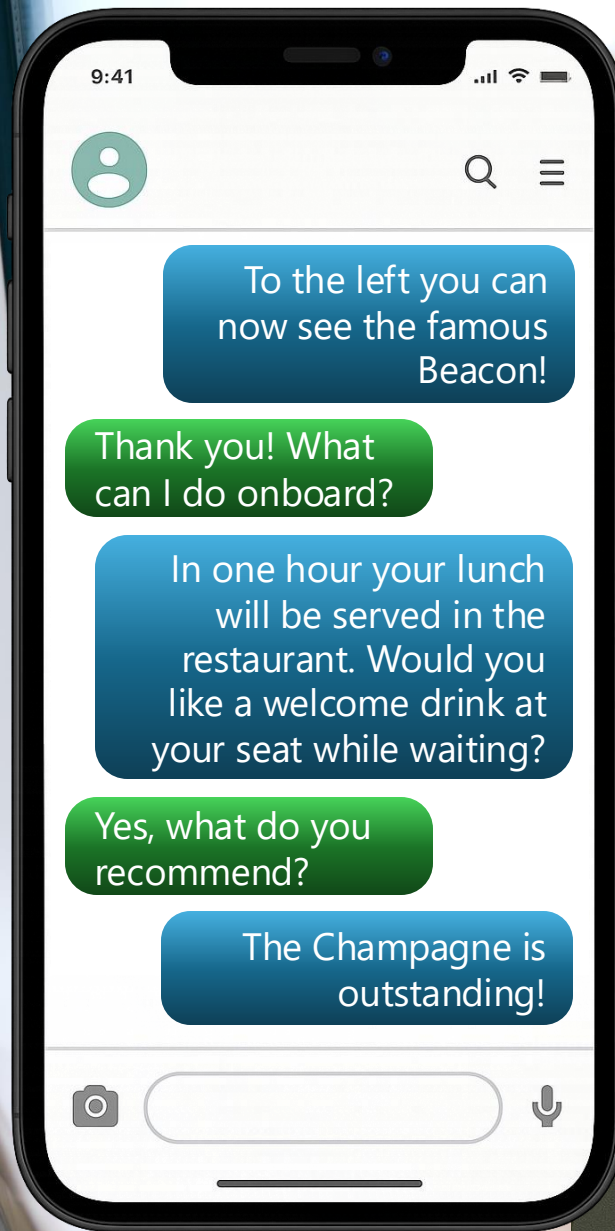

The background of the slide is a photograph taken from the interior of a boat. The view is through a large window looking out onto a blue sea. In the distance, a lighthouse is visible on the left, and a large, multi-story building with a dark roof is on the right. The sky is overcast. The boat's interior features dark blue leather seats and a wooden table in the foreground.

carus

Taking Travel Planning to New Heights

carus

Intelligent Suggestions

carus

Your Butler

carus

Your Concierge

carus

When AI is not enough

carus

AI in combination with humans is the future for a better

- Customer Service
- Operational Excellence
- Customer Journey

- ...more money!

carus

An aerial photograph of a ship's wake in the ocean. The water is a deep blue, and the wake is a lighter, turquoise color with white foam. The horizon is visible in the distance under a clear blue sky with a few wispy clouds.