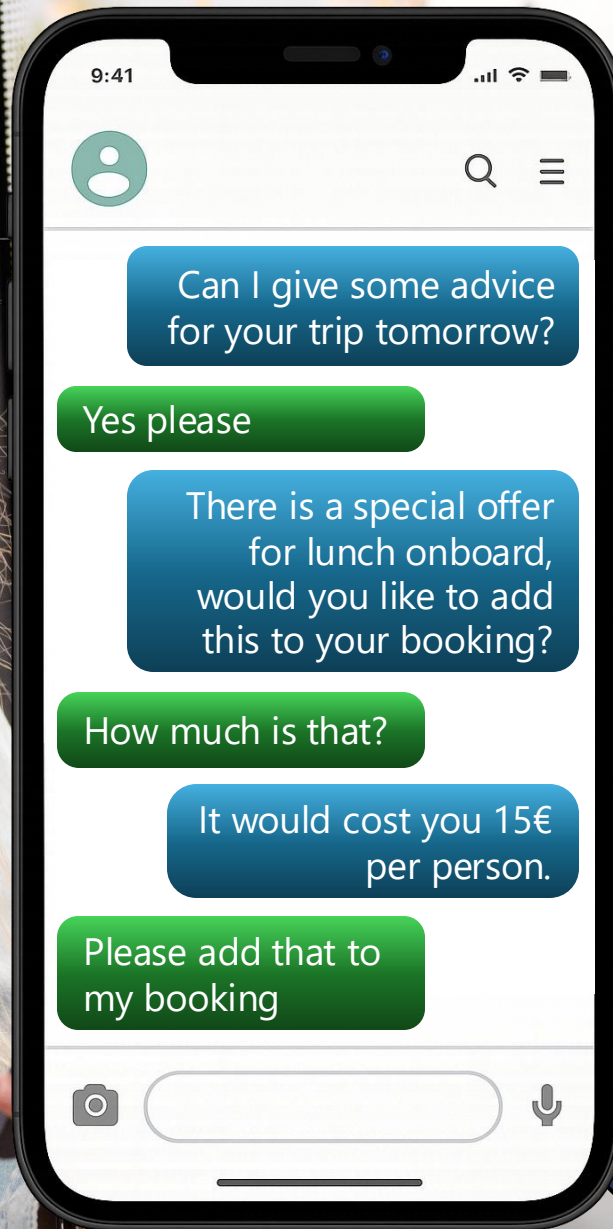

The background of the slide is a photograph taken from the interior of a boat. The view is through a large window looking out onto a blue sea. In the distance, a lighthouse is visible on the left, and a large, multi-story building with a dark roof is on the right. The sky is overcast. The boat's interior features dark blue leather seats and a wooden table in the foreground.

carus

Taking Travel Planning to New Heights

carus

Intelligent Suggestions

carus

Your Butler

carus

Your Concierge

carus

When AI is not enough

carus

AI in combination with humans is the future for a better

- Customer Service
- Operational Excellence
- Customer Journey

- ...more money!

carus

An aerial photograph of a ship's wake in the ocean. The water is a deep blue, and the wake is a lighter, turquoise color with white foam. The horizon is visible in the distance under a clear blue sky with a few wispy clouds.