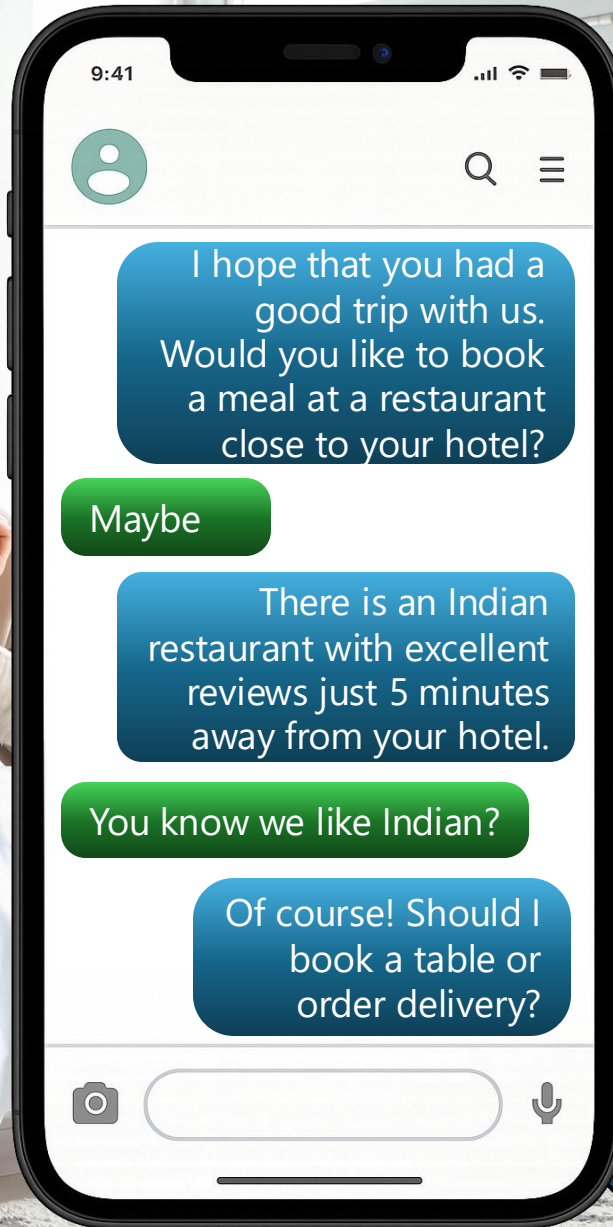

The background of the slide is a photograph taken from the interior of a boat. The view is through a large window looking out onto a blue sea. In the distance, a lighthouse is visible on the left, and a large, multi-story building with a dark roof is on the right. The sky is overcast. The boat's interior features dark blue leather seats and a wooden table in the foreground.

carus

Taking Travel Planning to New Heights

carus

Intelligent Suggestions

carus

Your Butler

carus

Your Concierge

carus

When AI is not enough

carus

AI in combination with humans is the future for a better

- Customer Service
- Operational Excellence
- Customer Journey

- ...more money!

carus

An aerial photograph of a ship's wake in the ocean. The water is a deep blue, and the wake is a lighter, turquoise color with white foam. The horizon is visible in the distance under a clear blue sky with a few wispy clouds.